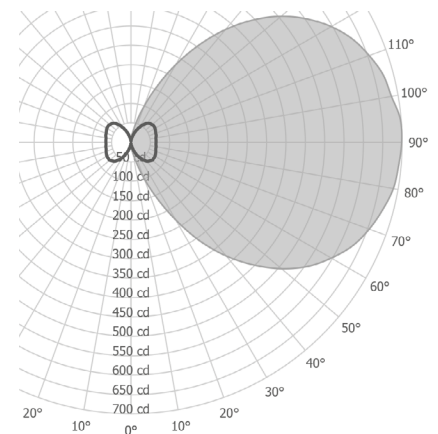

27	27.0" [686mm]
39	39.0" [991mm]
51	51.0" [1295mm]
Custom	

Wattage ^{2,3}

27"	L 9W (920lm)
39"	L 13W (1375lm)
51"	L 18W (1835lm)

Color Temp ⁴

30	3000
35	3500
40	4000

Voltage

2 220/240 Volt

Driver

Notes

- 1 Suitable for wet location, IP65 rated LED tape
- 2 Nominal lumens value specified
- 3 LED tape, constant voltage 24 Volt
- 4 90+ CRI standard

Example fixture number:

1740WL - W - 39 - L - 30 - 2 - RD - S - SA - 19

Size	
27	27" [686mm]
39	39" [991mm]
51	51" [1,295mm]
Custom	

* 50mm diameter diffuser cylinder
* Fixture is ADA compliant

Sigma Outdoor

WALL

SPECIFICATION SHEET

Sigma Outdoor